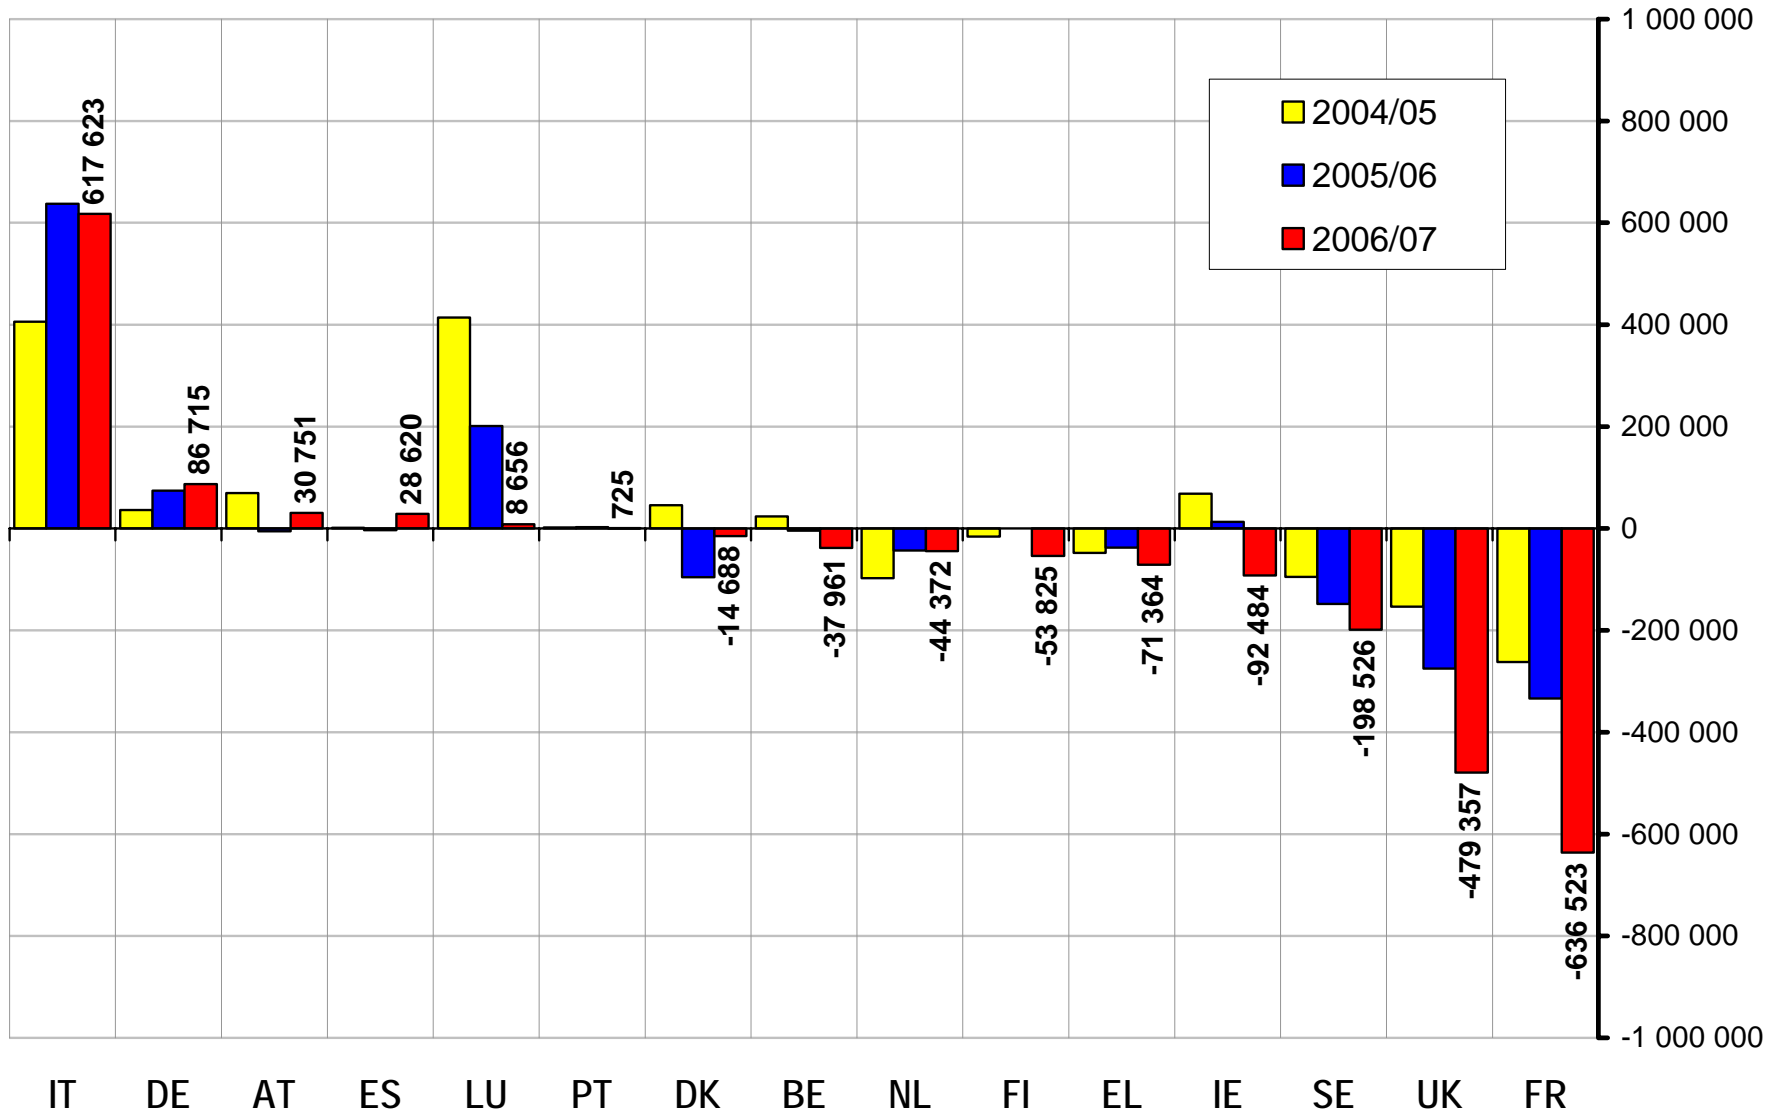

Commission européenne
Agriculture et développement rural

Milk Quota 2006/07

Brussels, 27 September 2007

Quotas and Levy evolution

EU Levy (1000 EUR)

Overshoots

EU Overshoot/Under Use

Pie Chart of Levy

Under Use : - 2 699 kT

Overshoot : + 774 kT

Overshoot - Deliveries 2006/07 (in % of quota)

Overshoot /Under use EU-25

Overshoot of EU 15

Overshoot of EU 10

Overshoots - DIRECT SALES 2006/07 compared to 2005/06

BE CZ DK DE EE EL ES FR IE IT CY LV LT LU HU MT NL AT PL PT SI SK FI SE UK

Fat Corrections in % of Quota