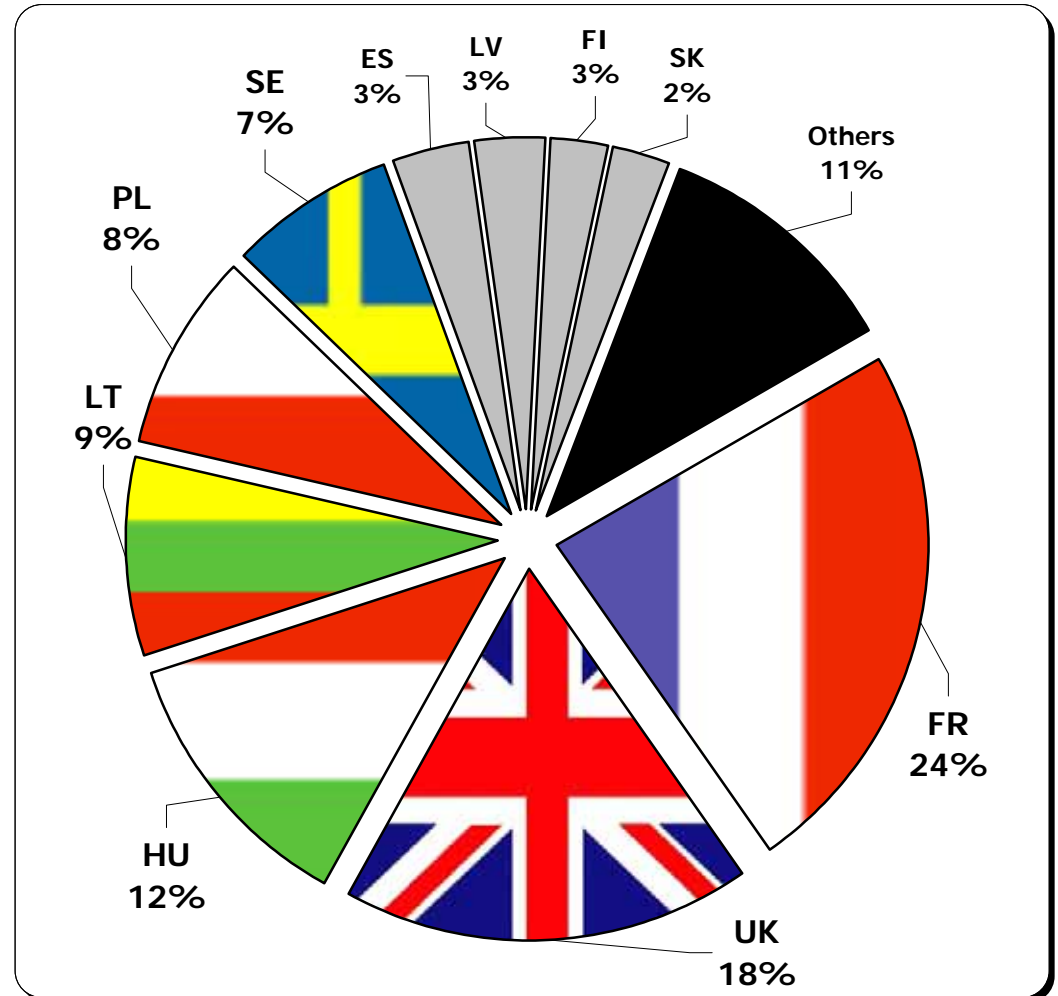

Commission européenne
Agriculture et développement rural

Milk Quota 2006/07

Brussels, 27 September 2007

Quotas and Levy evolution

EU Levy (1000 EUR)

Overshoots

EU Overshoot/Under Use

Pie Chart of Levy

Under Use : - 2 699 kT

Overshoot : + 774 kT

Overshoot - Deliveries 2006/07 (in % of quota)

Overshoot /Under use EU-25

Overshoot of EU 15

Overshoot of EU 10

Overshoots - DIRECT SALES 2006/07 compared to 2005/06