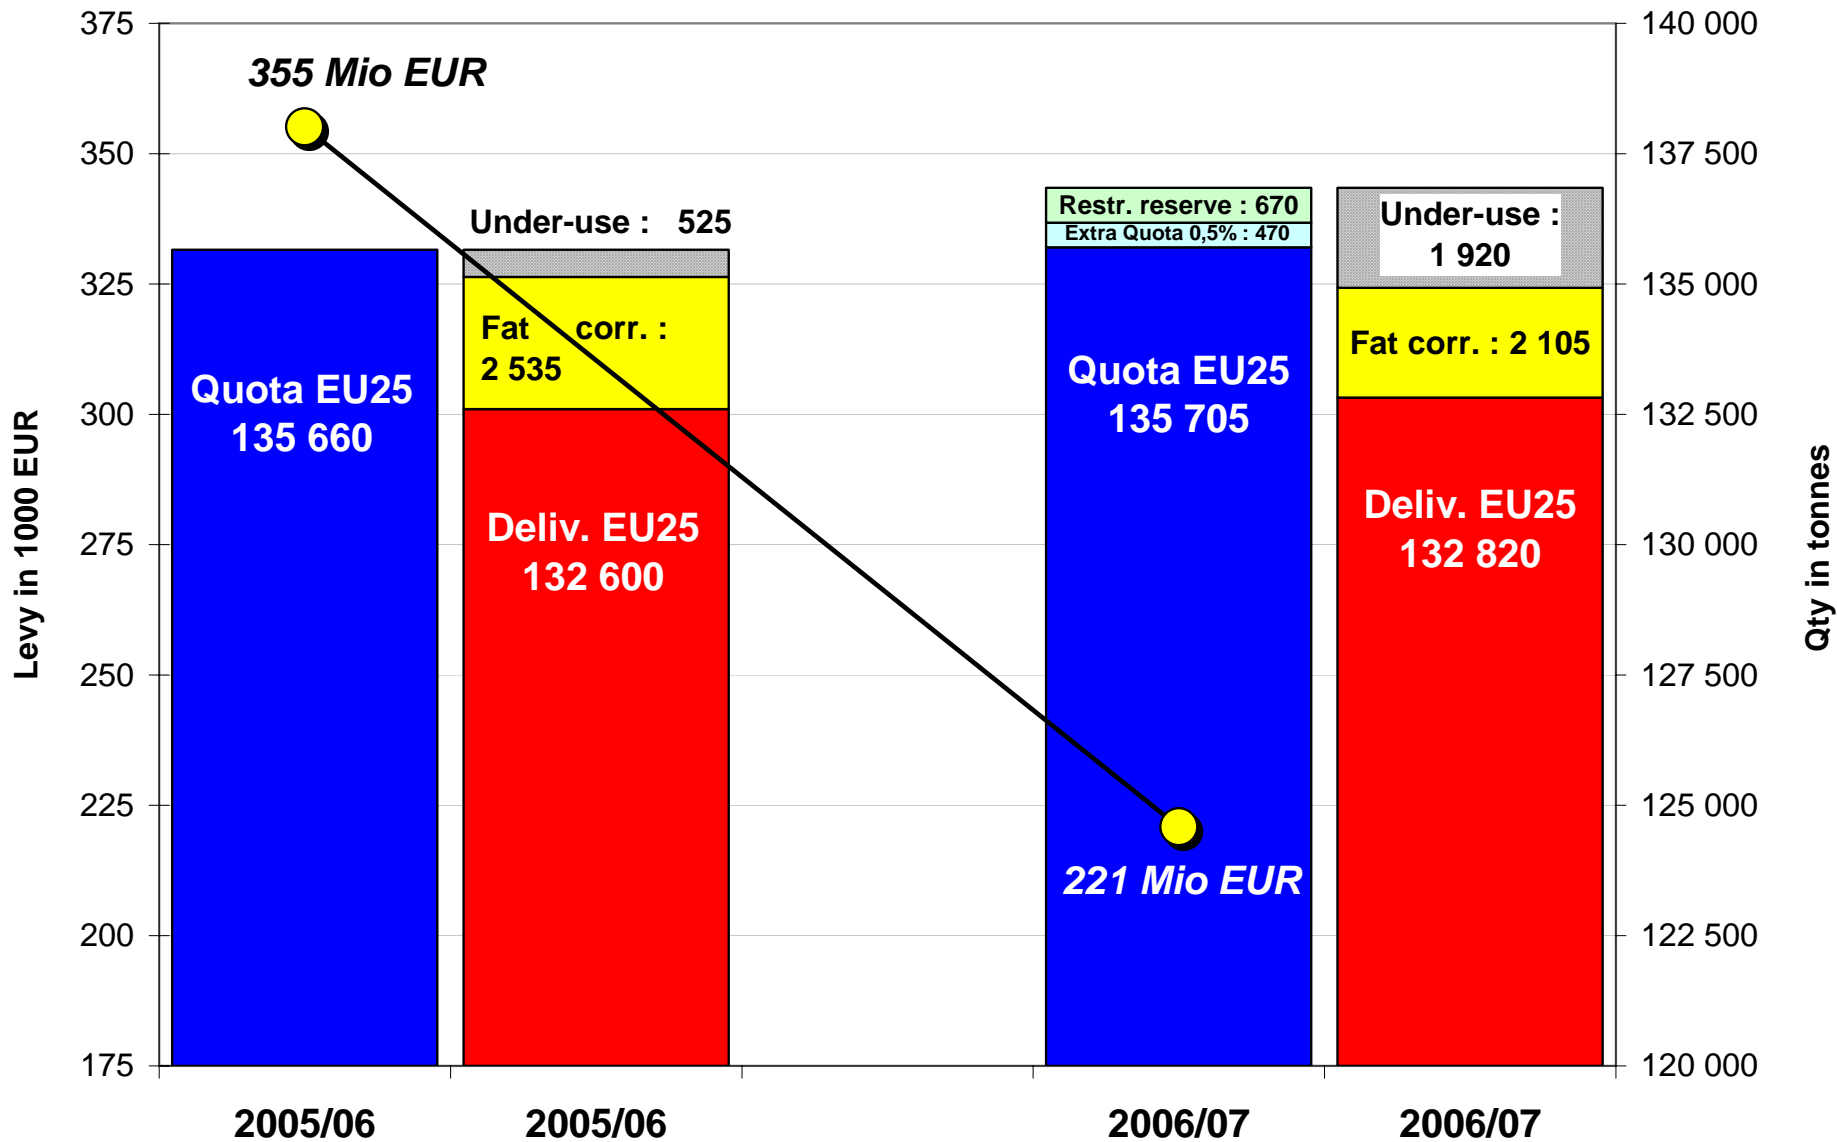

Commission européenne
Agriculture et développement rural

Milk Quota 2006/07

Brussels, 27 September 2007

Quotas and Levy evolution

EU Levy (1000 EUR)

Overshoots

EU Overshoot/Under Use

Pie Chart of Levy

Under Use : - 2 699 kT

Overshoot : + 774 kT

Overshoot - Deliveries 2006/07 (in % of quota)

Overshoot /Under use EU-25

Overshoot of EU 15

Overshoot of EU 10

Overshoots - DIRECT SALES 2006/07 compared to 2005/06