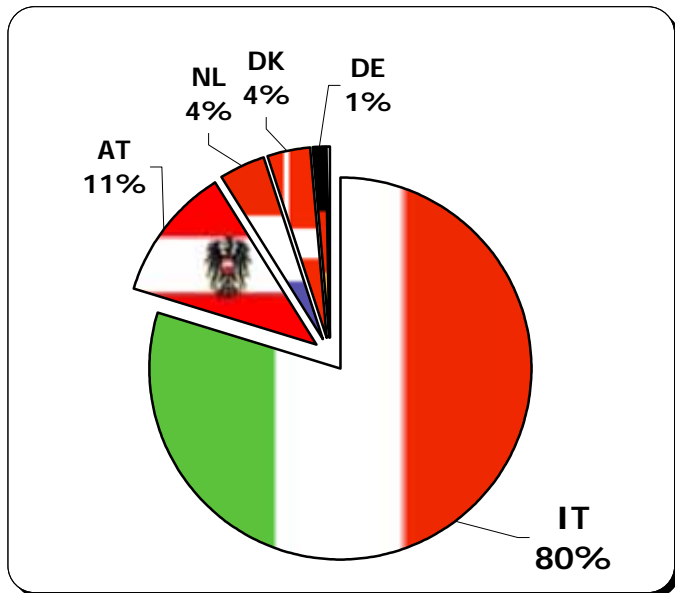

Commission européenne
Agriculture et développement rural

Milk Quota 2006/07

Brussels, 27 September 2007

Quotas and Levy evolution

EU Levy (1000 EUR)

Overshoots

EU Overshoot/Under Use

Pie Chart of Levy

Under Use : - 2 699 kT

Overshoot : + 774 kT

Overshoot - Deliveries 2006/07 (in % of quota)

Overshoot /Under use EU-25

Overshoot of EU 15

Overshoot of EU 10

Overshoots - DIRECT SALES 2006/07 compared to 2005/06