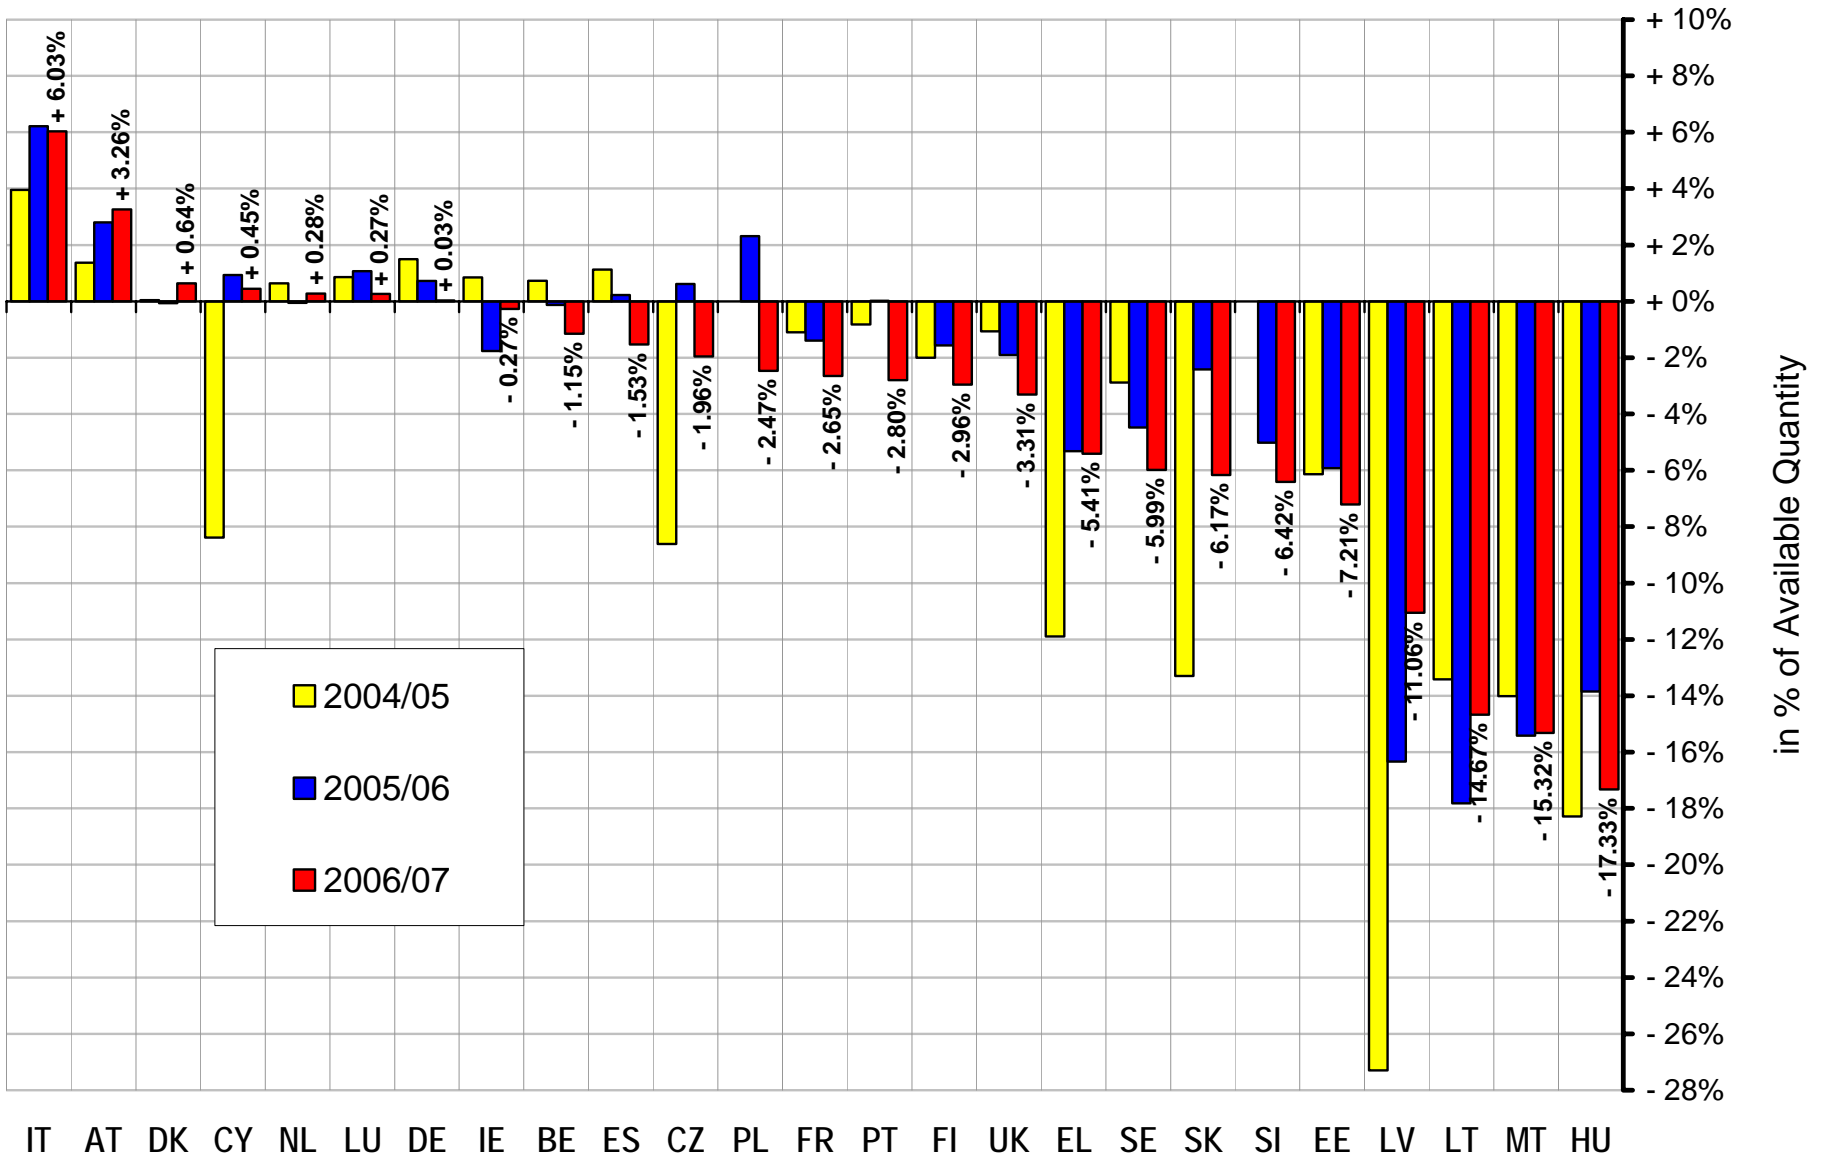

Commission européenne
Agriculture et développement rural

Milk Quota 2006/07

Brussels, 27 September 2007

Quotas and Levy evolution

EU Levy (1000 EUR)

Overshoots

EU Overshoot/Under Use

Pie Chart of Levy

Under Use : - 2 699 kT

Overshoot : + 774 kT

Overshoot - Deliveries 2006/07 (in % of quota)

Overshoot /Under use EU-25

Overshoot of EU 15

Overshoot of EU 10

Overshoots - DIRECT SALES 2006/07 compared to 2005/06

BE CZ DK DE EE EL ES FR IE IT CY LV LT LU HU MT NL AT PL PT SI SK FI SE UK

Fat Corrections in % of Quota