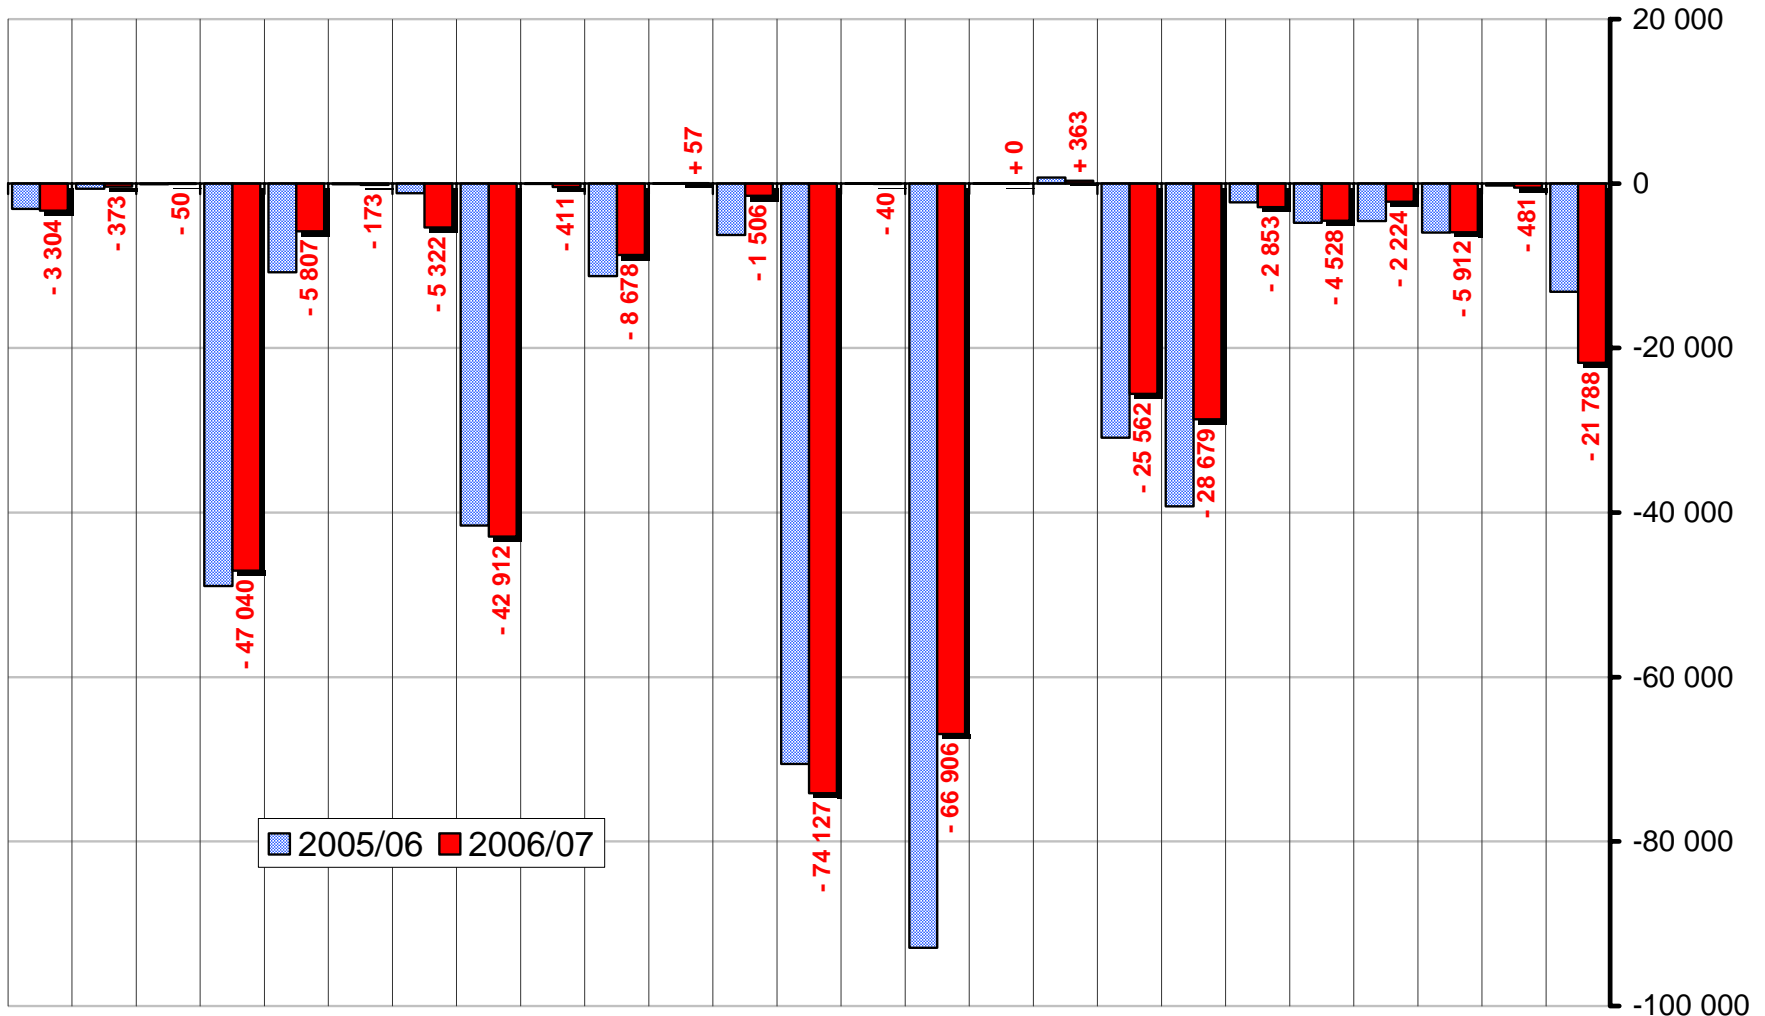

Overshoots - DIRECT SALES 2006/07 compared to 2005/06

BE CZ DK DE EE EL ES FR IE IT CY LV LT LU HU MT NL AT PL PT SI SK FI SE UK