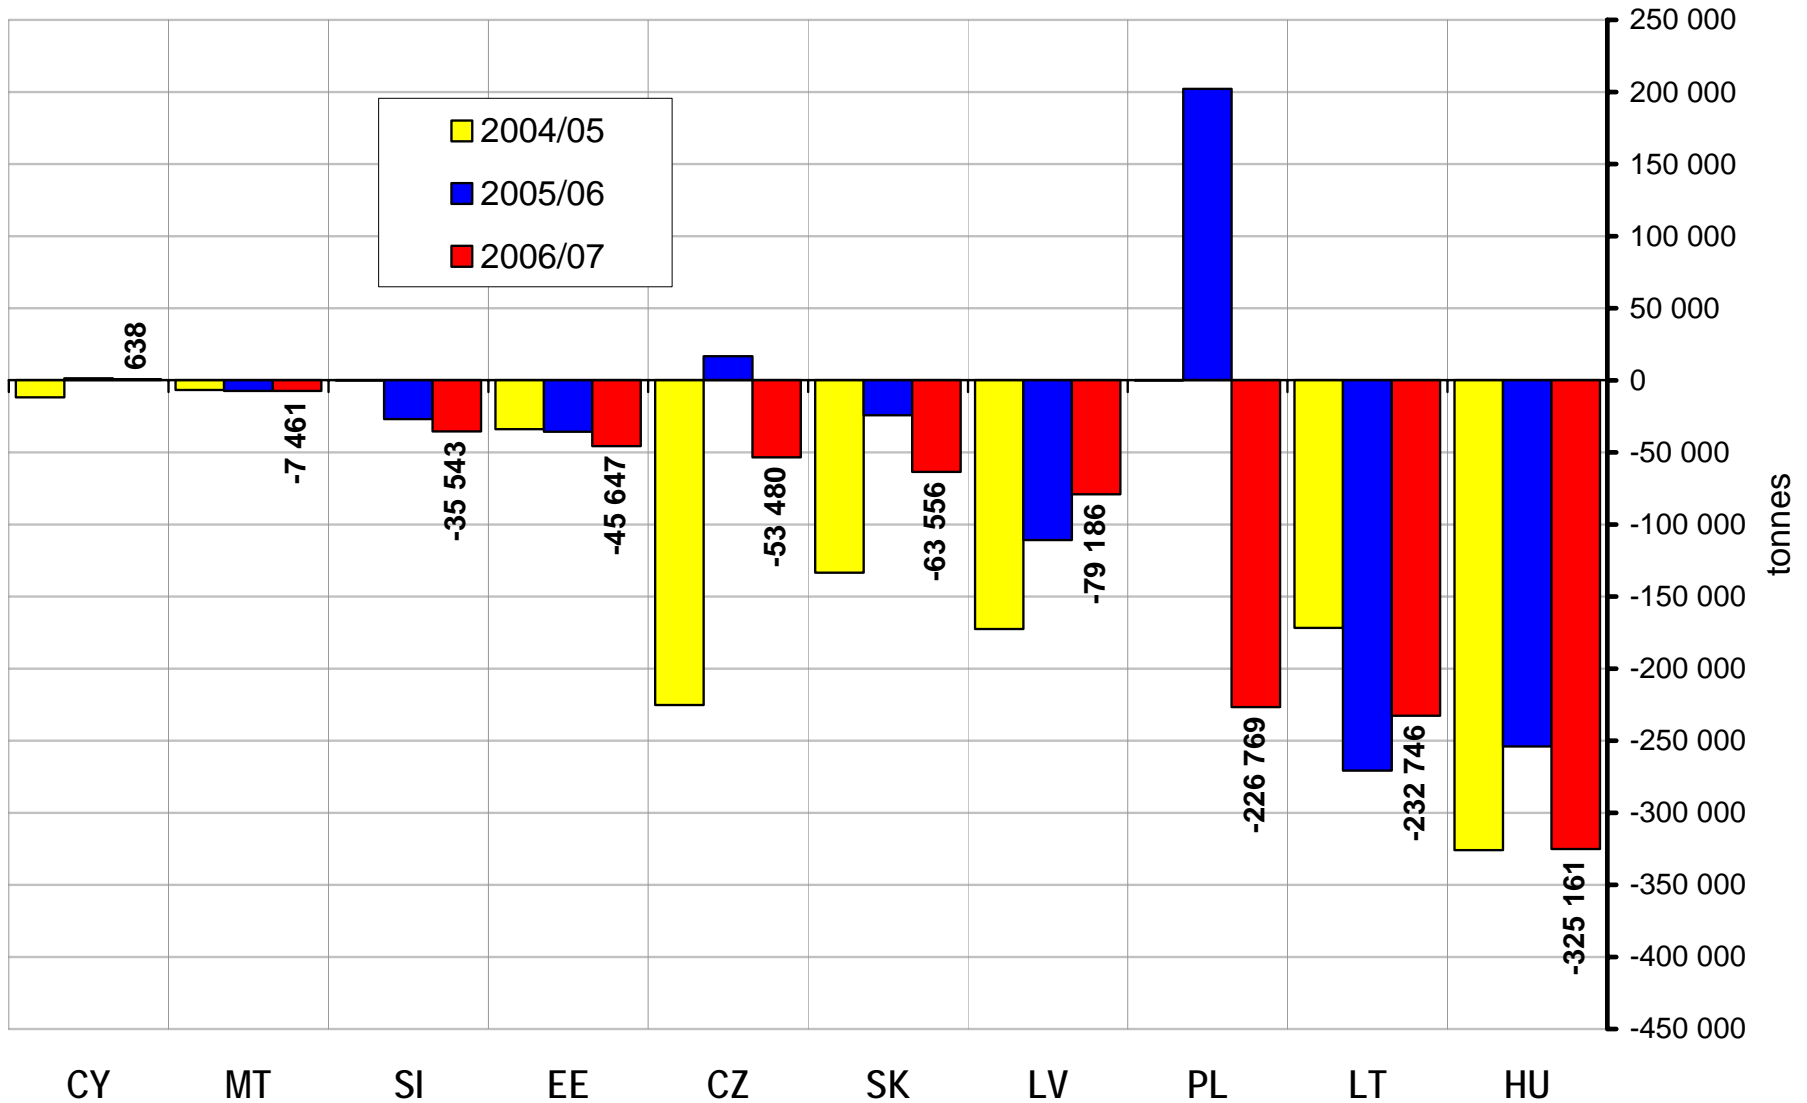

Commission européenne
Agriculture et développement rural

Milk Quota 2006/07

Brussels, 27 September 2007

Quotas and Levy evolution

EU Levy (1000 EUR)

Overshoots

EU Overshoot/Under Use

Pie Chart of Levy

Under Use : - 2 699 kT

Overshoot : + 774 kT

Overshoot - Deliveries 2006/07 (in % of quota)

Overshoot /Under use EU-25

Overshoot of EU 15

Overshoot of EU 10

Overshoots - DIRECT SALES 2006/07 compared to 2005/06

BE CZ DK DE EE EL ES FR IE IT CY LV LT LU HU MT NL AT PL PT SI SK FI SE UK

Fat Corrections in % of Quota