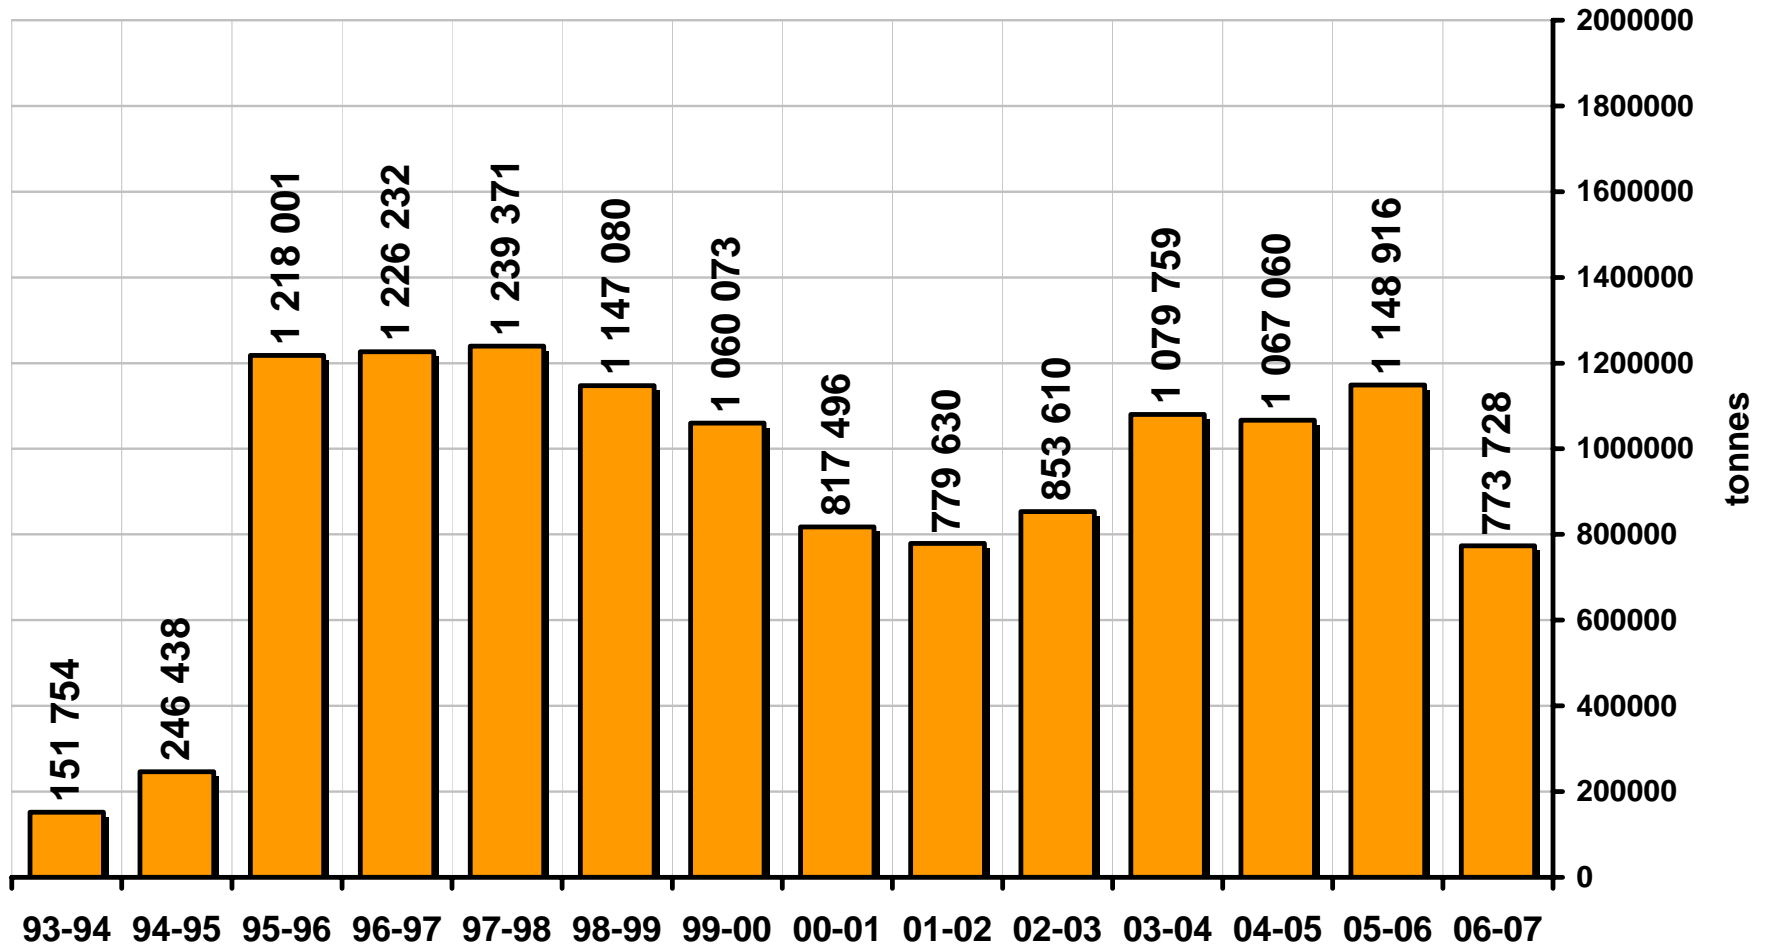

Commission européenne
Agriculture et développement rural

Milk Quota 2006/07

Brussels, 27 September 2007

Quotas and Levy evolution

EU Levy (1000 EUR)

Overshoots

EU Overshoot/Under Use

Pie Chart of Levy

Under Use : - 2 699 kT

Overshoot : + 774 kT

Overshoot - Deliveries 2006/07 (in % of quota)

Overshoot /Under use EU-25

Overshoot of EU 15

Overshoot of EU 10

Overshoots - DIRECT SALES 2006/07 compared to 2005/06