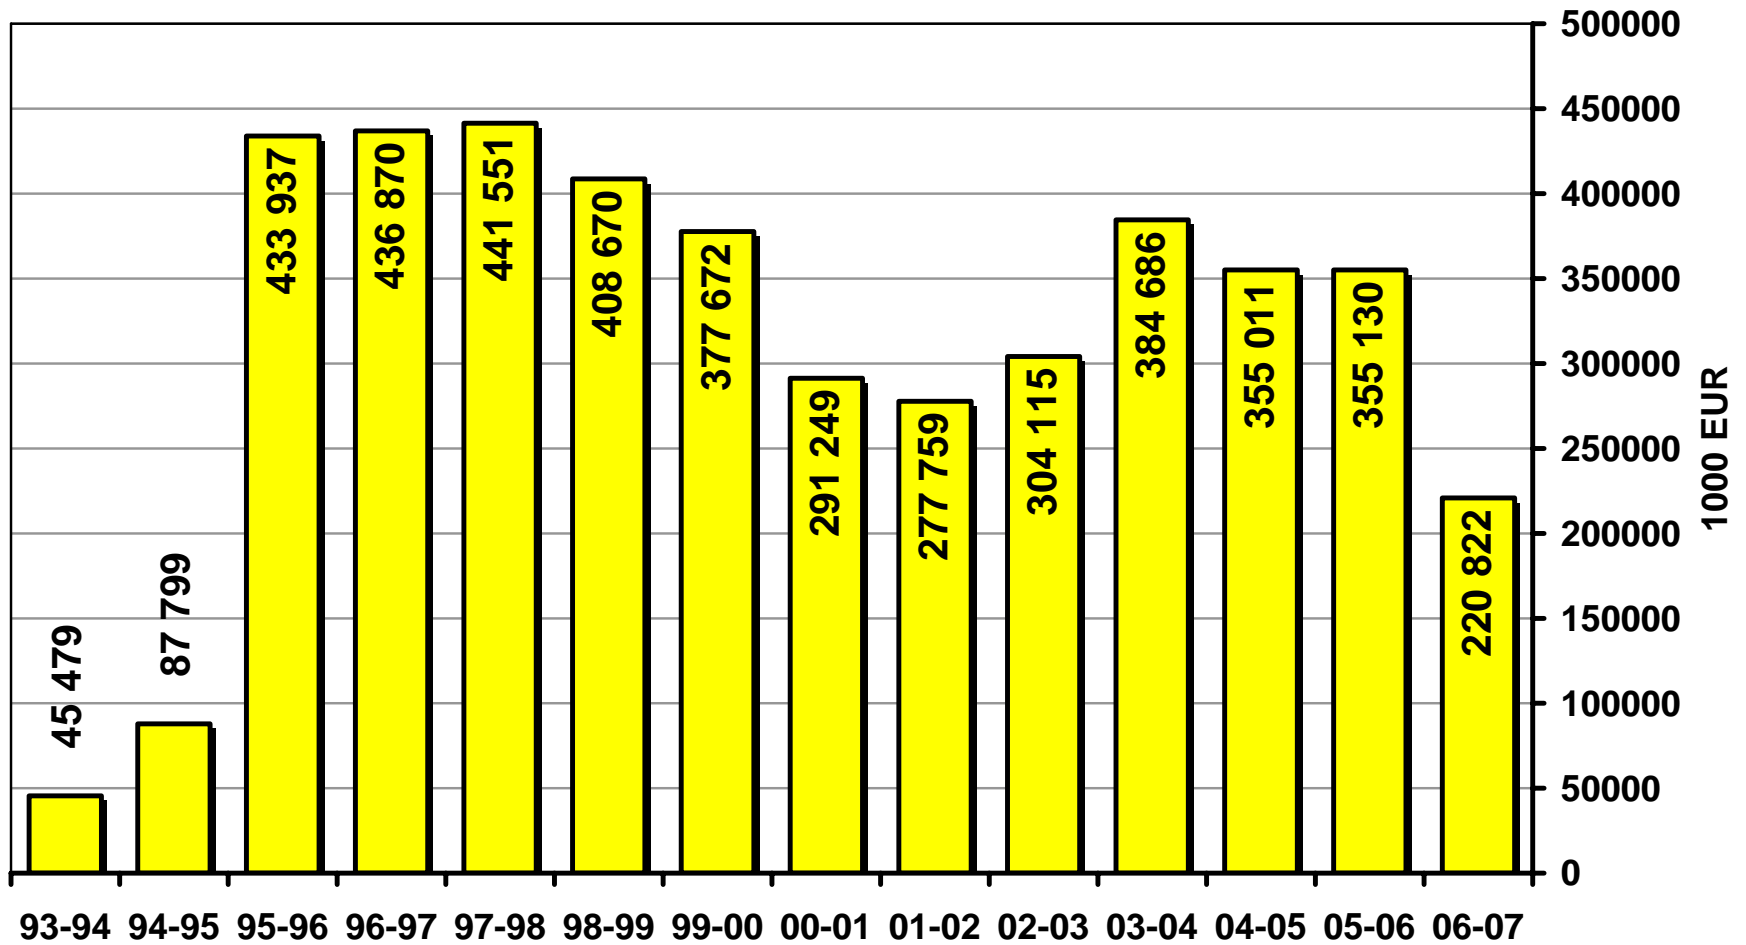

Commission européenne
Agriculture et développement rural

Milk Quota 2006/07

Brussels, 27 September 2007

Quotas and Levy evolution

EU Levy (1000 EUR)

Overshoots

EU Overshoot/Under Use

Pie Chart of Levy

Under Use : - 2 699 kT

Overshoot : + 774 kT

Overshoot - Deliveries 2006/07 (in % of quota)

Overshoot /Under use EU-25

Overshoot of EU 15

Overshoot of EU 10

Overshoots - DIRECT SALES 2006/07 compared to 2005/06