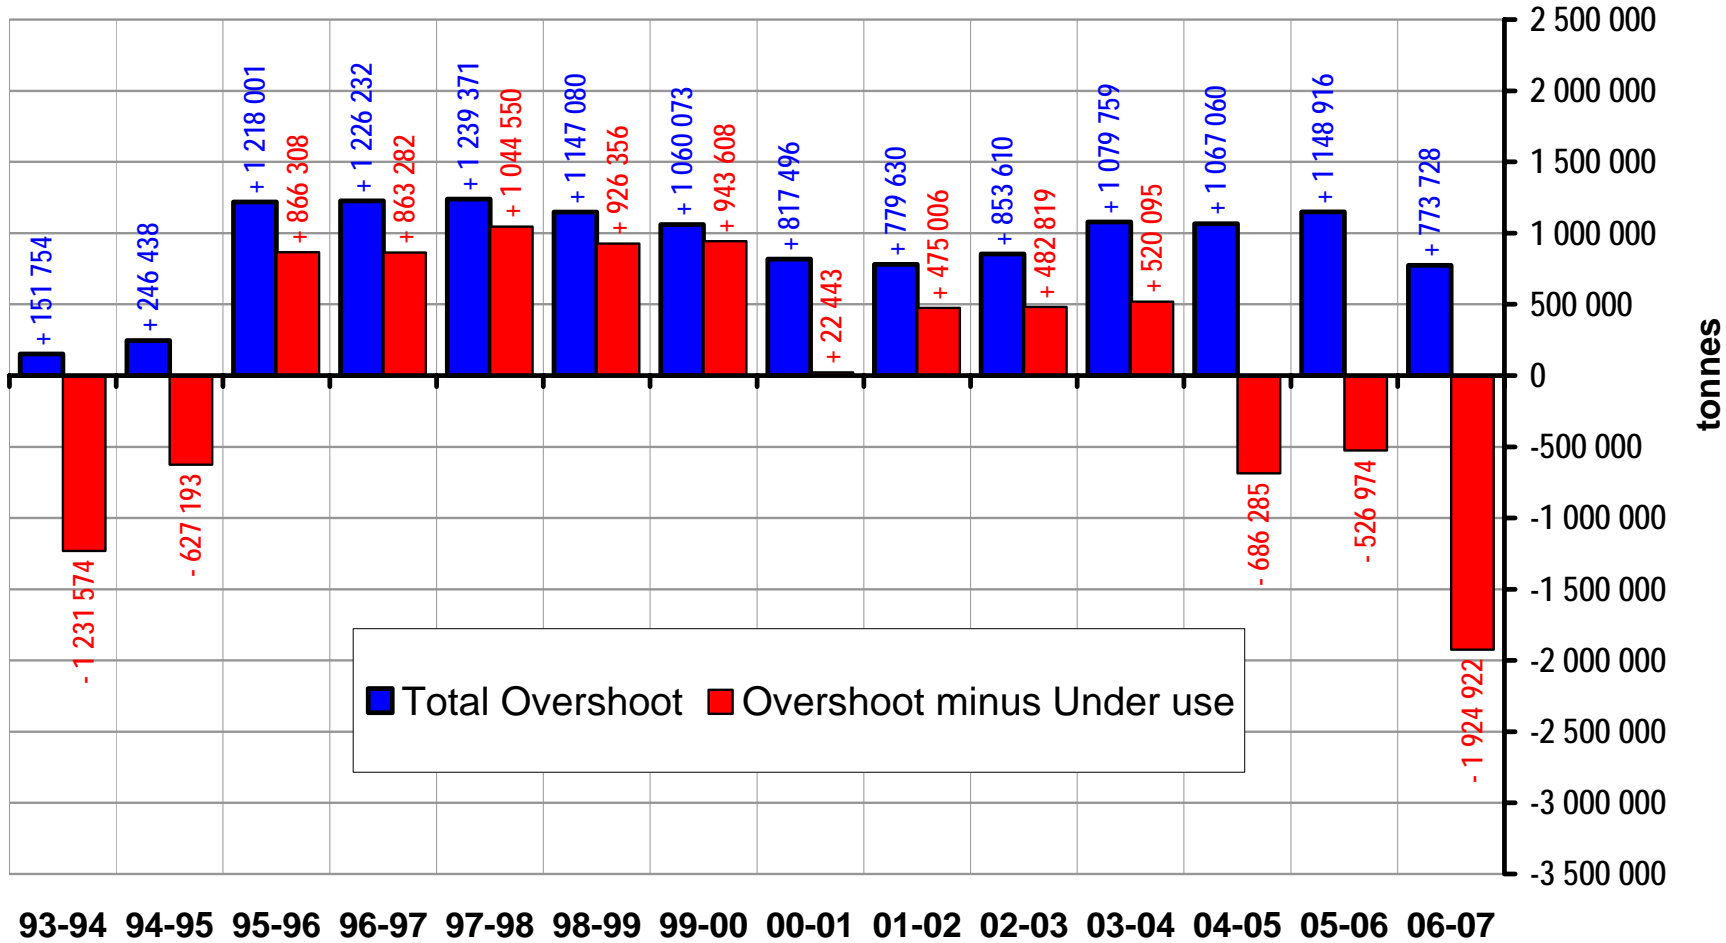

Commission européenne
Agriculture et développement rural

Milk Quota 2006/07

Brussels, 27 September 2007

Quotas and Levy evolution

EU Levy (1000 EUR)

Overshoots

EU Overshoot/Under Use

Pie Chart of Levy

Under Use : - 2 699 kT

Overshoot : + 774 kT

Overshoot - Deliveries 2006/07 (in % of quota)

Overshoot /Under use EU-25

Overshoot of EU 15

Overshoot of EU 10

Overshoots - DIRECT SALES 2006/07 compared to 2005/06