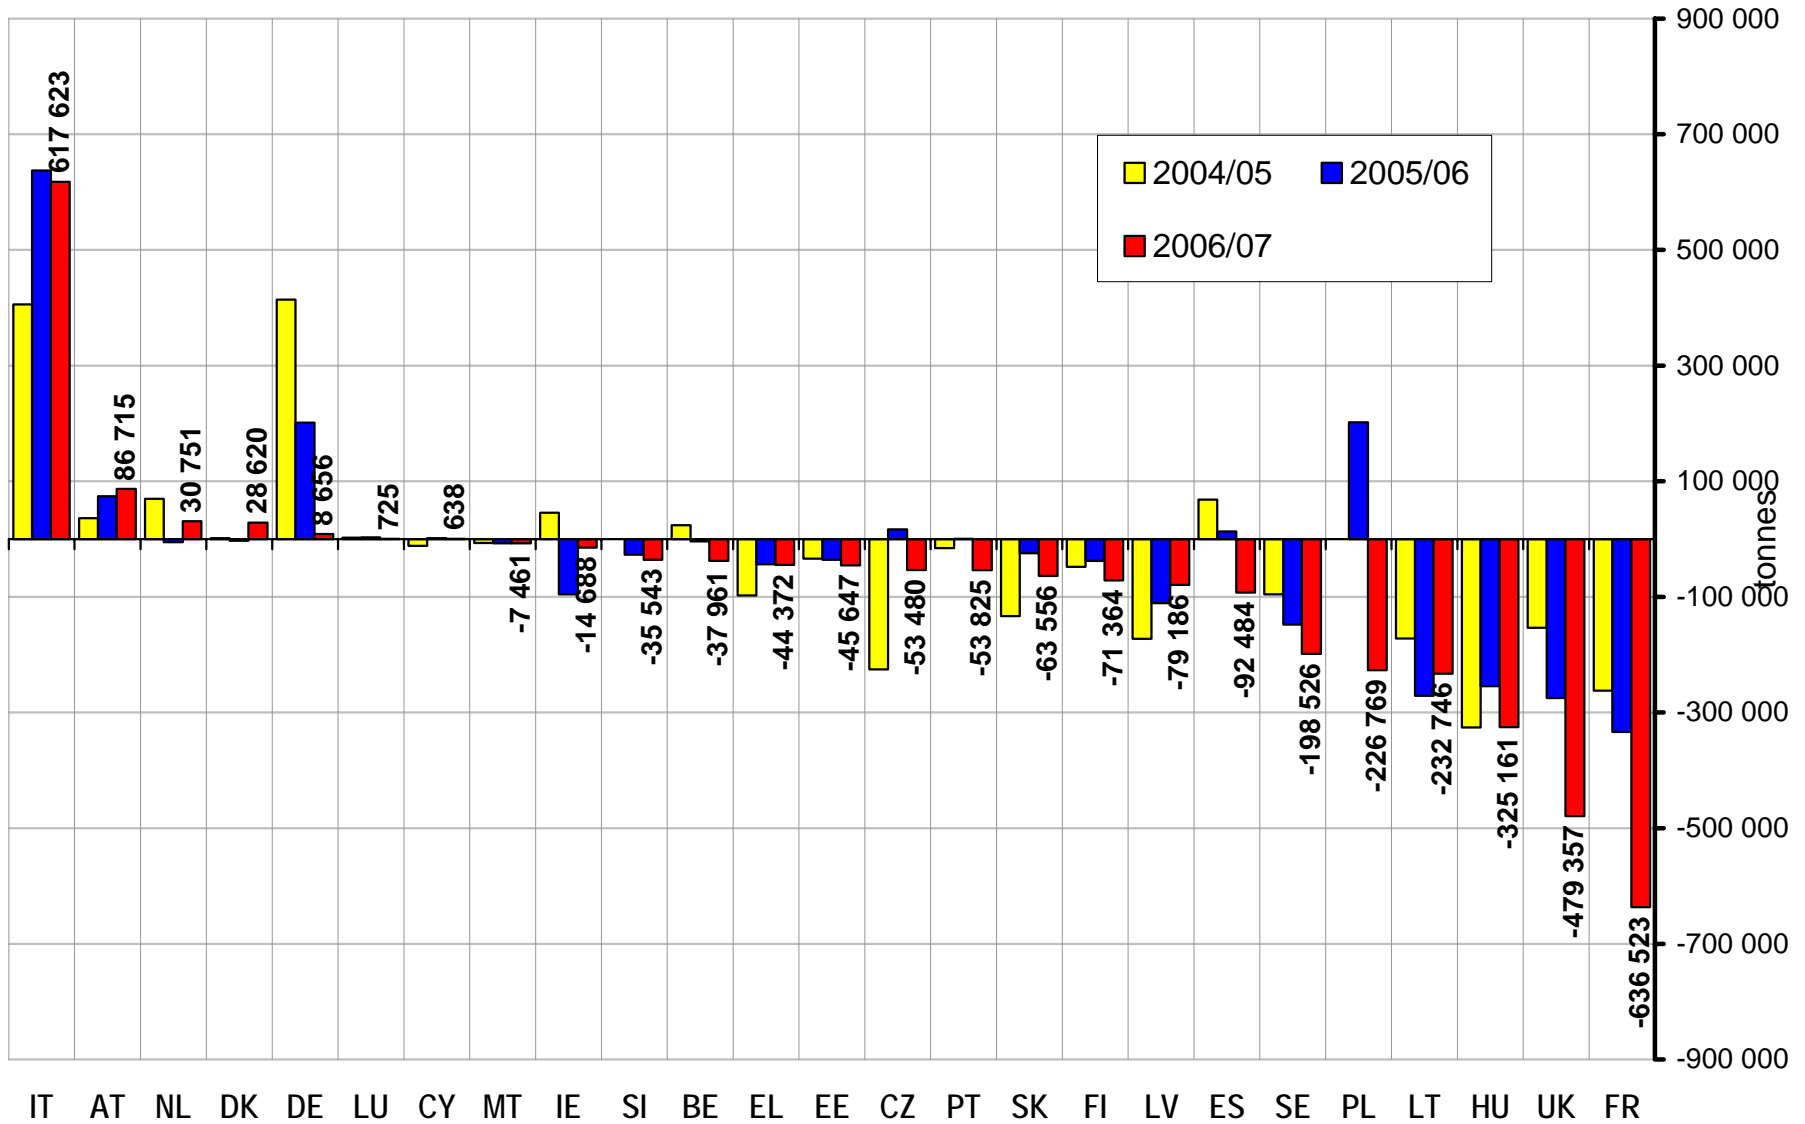

Commission européenne
Agriculture et développement rural

Milk Quota 2006/07

Brussels, 27 September 2007

Quotas and Levy evolution

EU Levy (1000 EUR)

Overshoots

EU Overshoot/Under Use

Pie Chart of Levy

Under Use : - 2 699 kT

Overshoot : + 774 kT

Overshoot - Deliveries 2006/07 (in % of quota)

Overshoot /Under use EU-25

Overshoot of EU 15

Overshoot of EU 10

Overshoots - DIRECT SALES 2006/07 compared to 2005/06

BE CZ DK DE EE EL ES FR IE IT CY LV LT LU HU MT NL AT PL PT SI SK FI SE UK

Fat Corrections in % of Quota